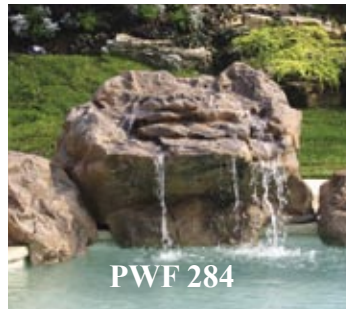

PWF 284

PWF 285

NEW PRODUCTS FOR 2006

In the past, Replications Unlimited has offered a series of waterfalls, deck rocks, and landscape rocks to create a natural feeling around the pool. This year we have developed four new items that will further complete our goal of blending our existing waterfalls into the background of a customers pool. First, we added two bases for the Hawaiian (a unit for a concave curve and a unit for a straight area) These units raise the Hawaiian waterfall to 40 inches in height and provide a more picturesque feature.