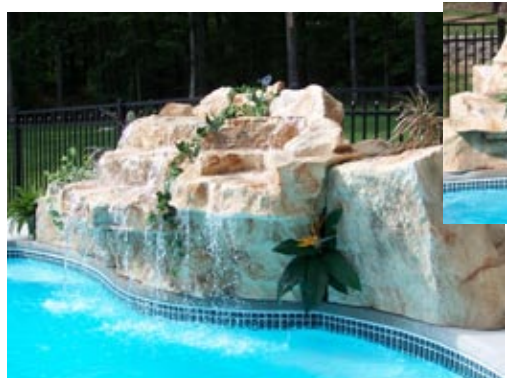

REPLICATIONS UNLIMITED

POOL NEWSLETTER: 2006 VOLUME FOUR

FALL SPECIAL KICKOFF!

SPA WATERFALL

STACKED STONE

CHILTON STONE

GROTTO

Replications Unlimited is offering a one time special this Fall on all Pool related Waterfalls, Rocks and Spa Textures. Any new orders placed between now and October 15 will receive a 20% discount. This unusual offer is part of our FALL KICKOFF to introduce our new line of SPA TEXTURES AND SURROUNDS, SPA WATERFALLS, SPA STEPS AND SPA GROTTO. Again, all Pool products are included in this one time offer.

NEW WATERFALLS HIT THE WATER!

PC 2550

Imagine having multiple choices- giving your customers a modular approach to their Pool Waterfall needs. We offer 4 main Water Features with a series of complimentary Deck Rocks creating over a dozen possibilities. These professional looking Water Features have a natural rock finish that blends in with any size pool environment.

PC 2500

PC 2510

PC 2510 B

PC 2520

NEW WATERFALL STYLE

We have a new line of standard and custom Water Features based on our "LEDGE ROCK" series. This product line will be shown at the Aqua Show and can be ordered now on custom applications. Easily ships nation wide for same day installation, better yet, it actually installs in minutes.